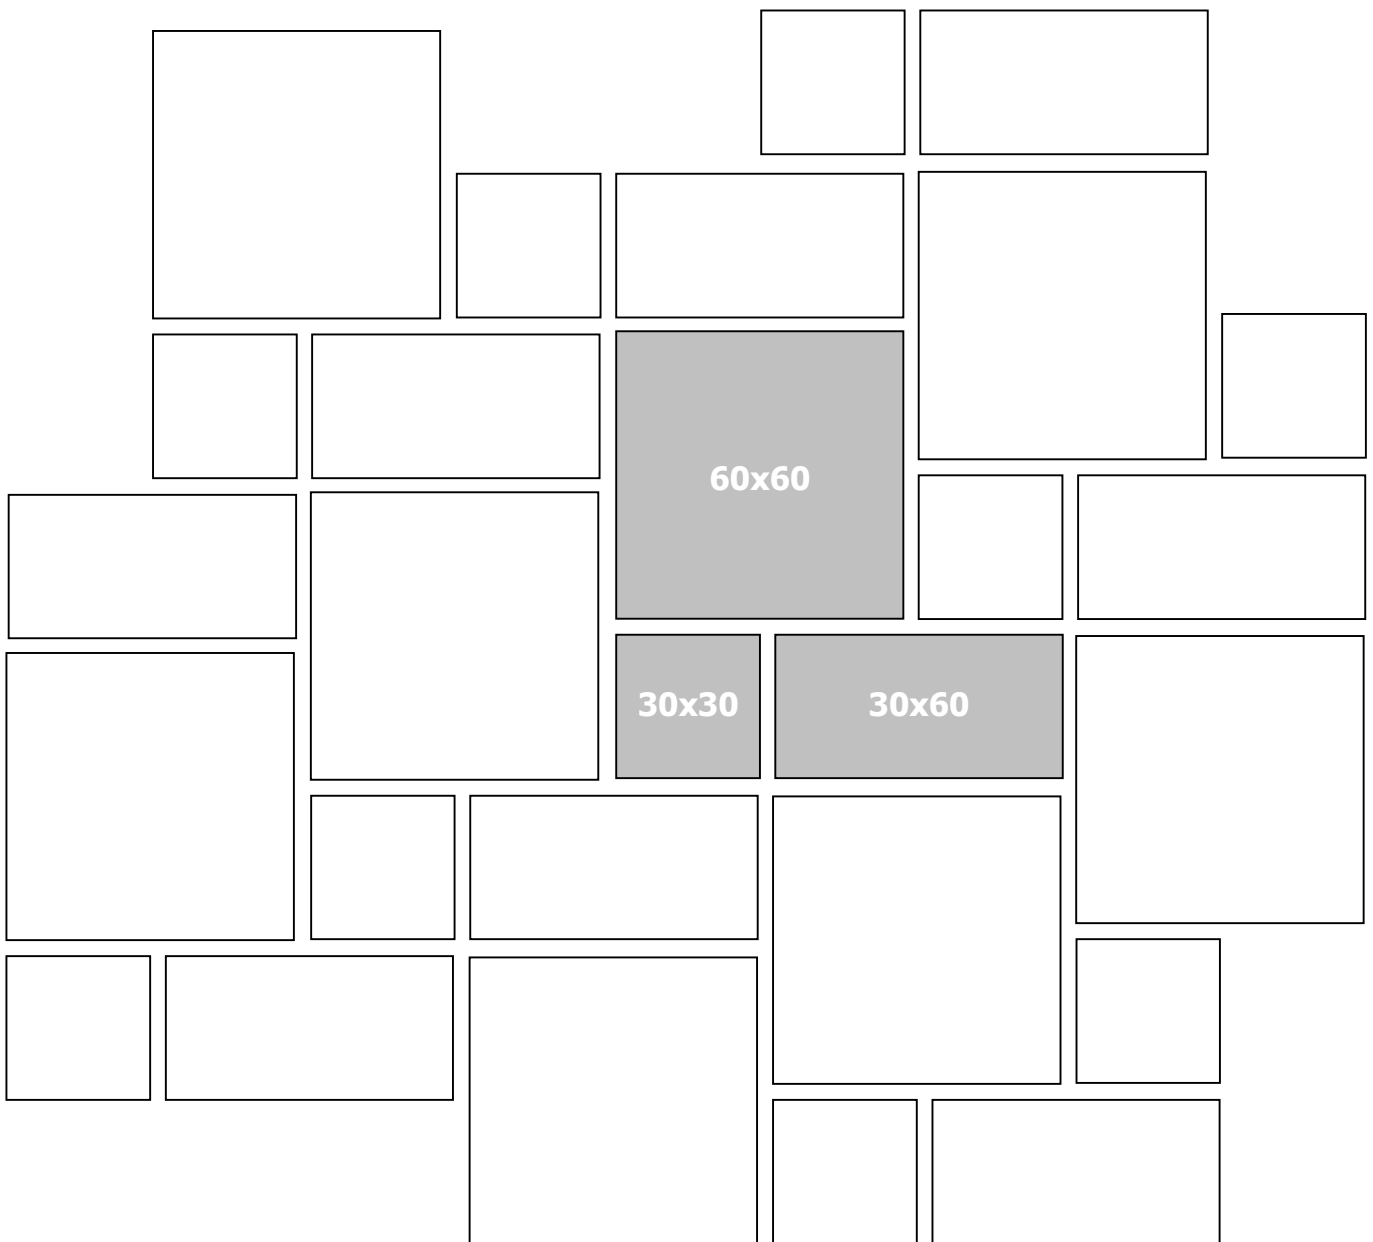

TILE STUDIO

3 Size Mix

Tile Size	30 x 30	30 x 60	60 x 60
Percentage	14.29%	28.57%	57.14%